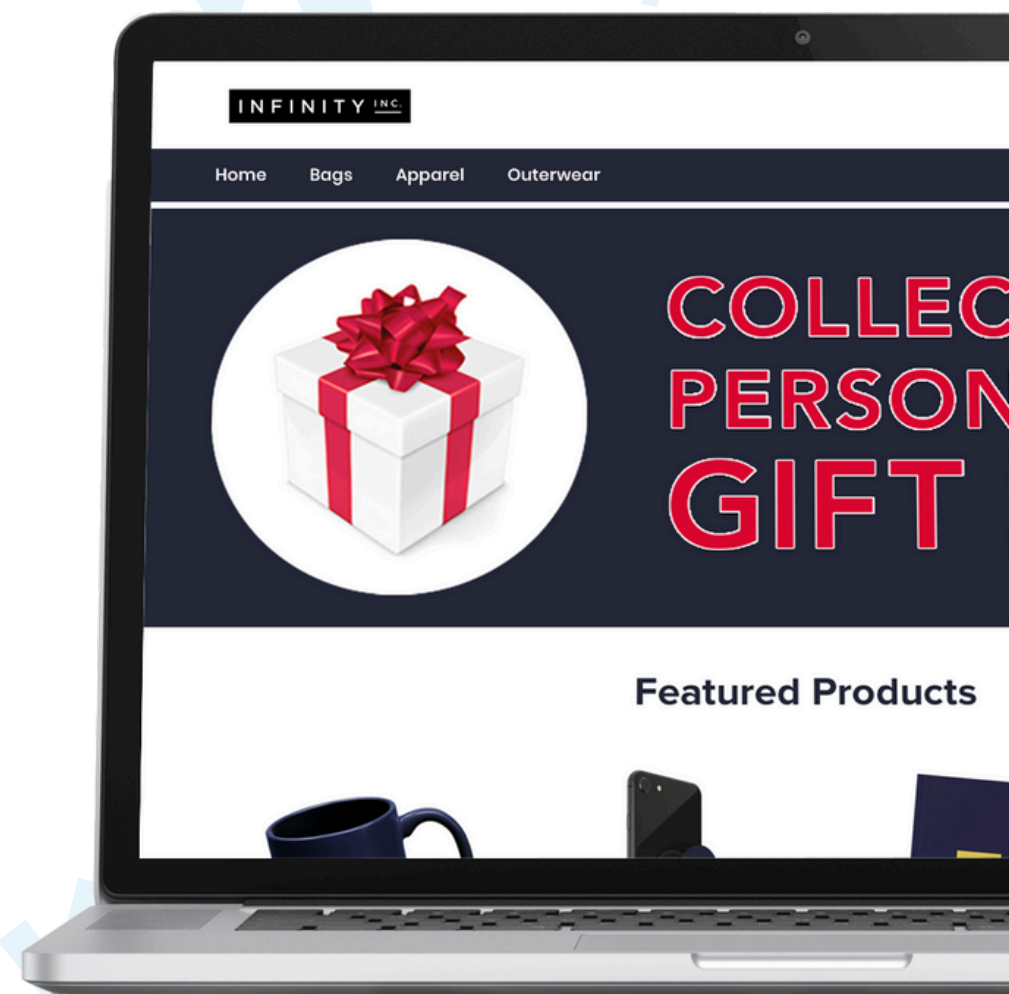

# GIVE THE GIFT OF **CHOICE**

### AS EASY AS 1,2,3

- 1** Choose a selection of branded goodies to add to your bespoke online gift portal.
- 2** Provide your team with a Christmas voucher of a value of your choice, and a link to the online gift shop.
- 3** Employees can browse your gifting range online and easily order their own gift up to the voucher value.